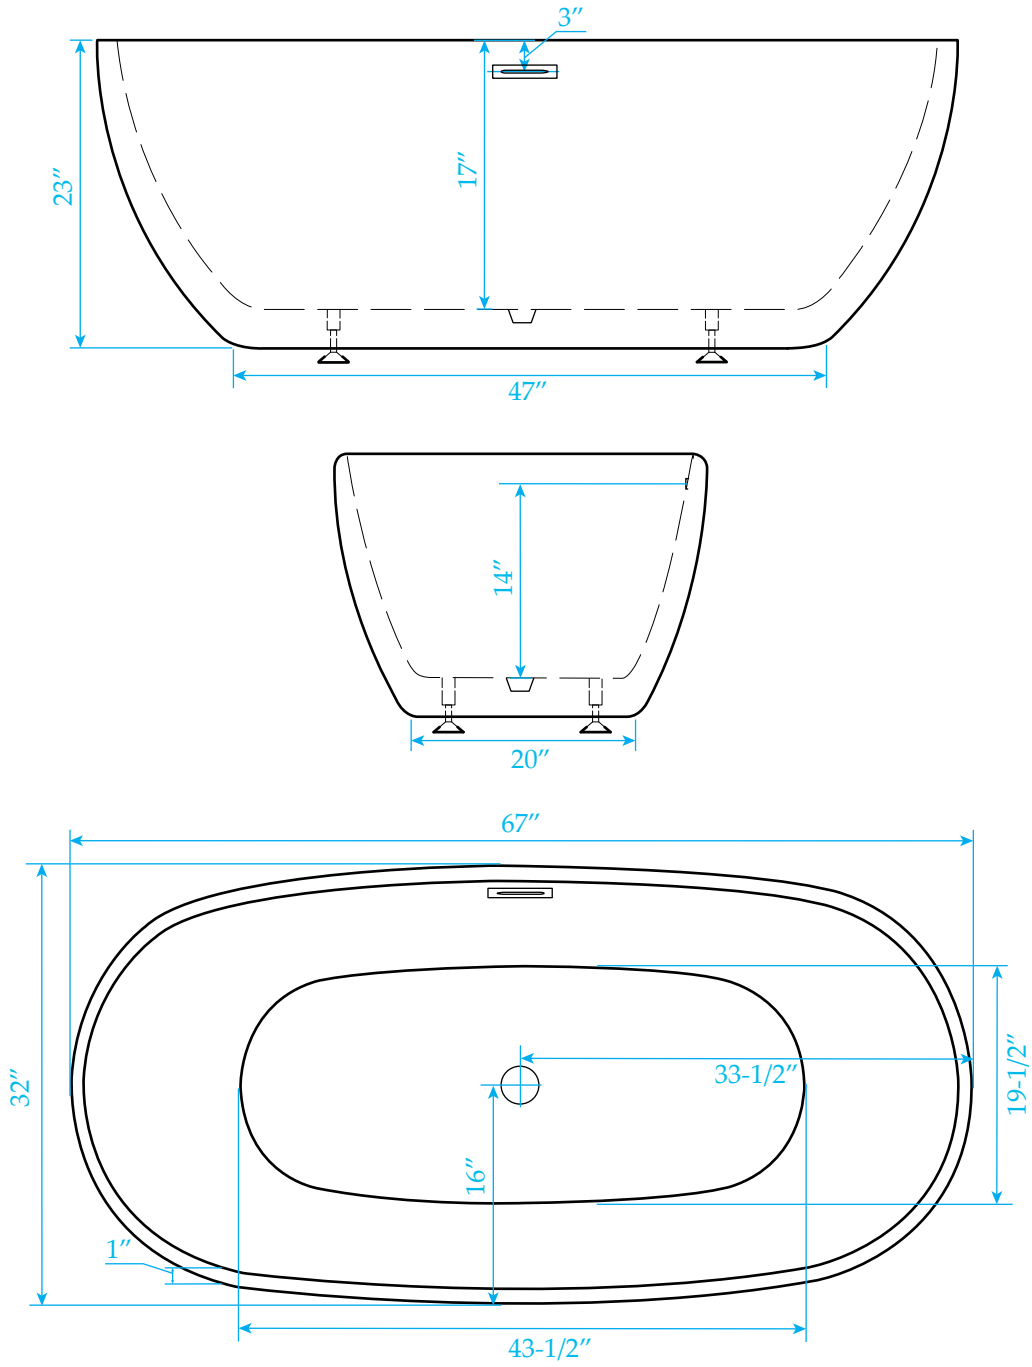

WYNDHAM COLLECTION

Exterior Size - 67"L x 32"W x 23" H
Interior Size - 65"L x 30"W x 17"H
Depth at Drain - 17"
Drain To Overflow - 14"
Maximum Fill - 84-1/2 Gallons
Note - All Measurements are $\pm 1/2$ "

WC-BTE3061-67